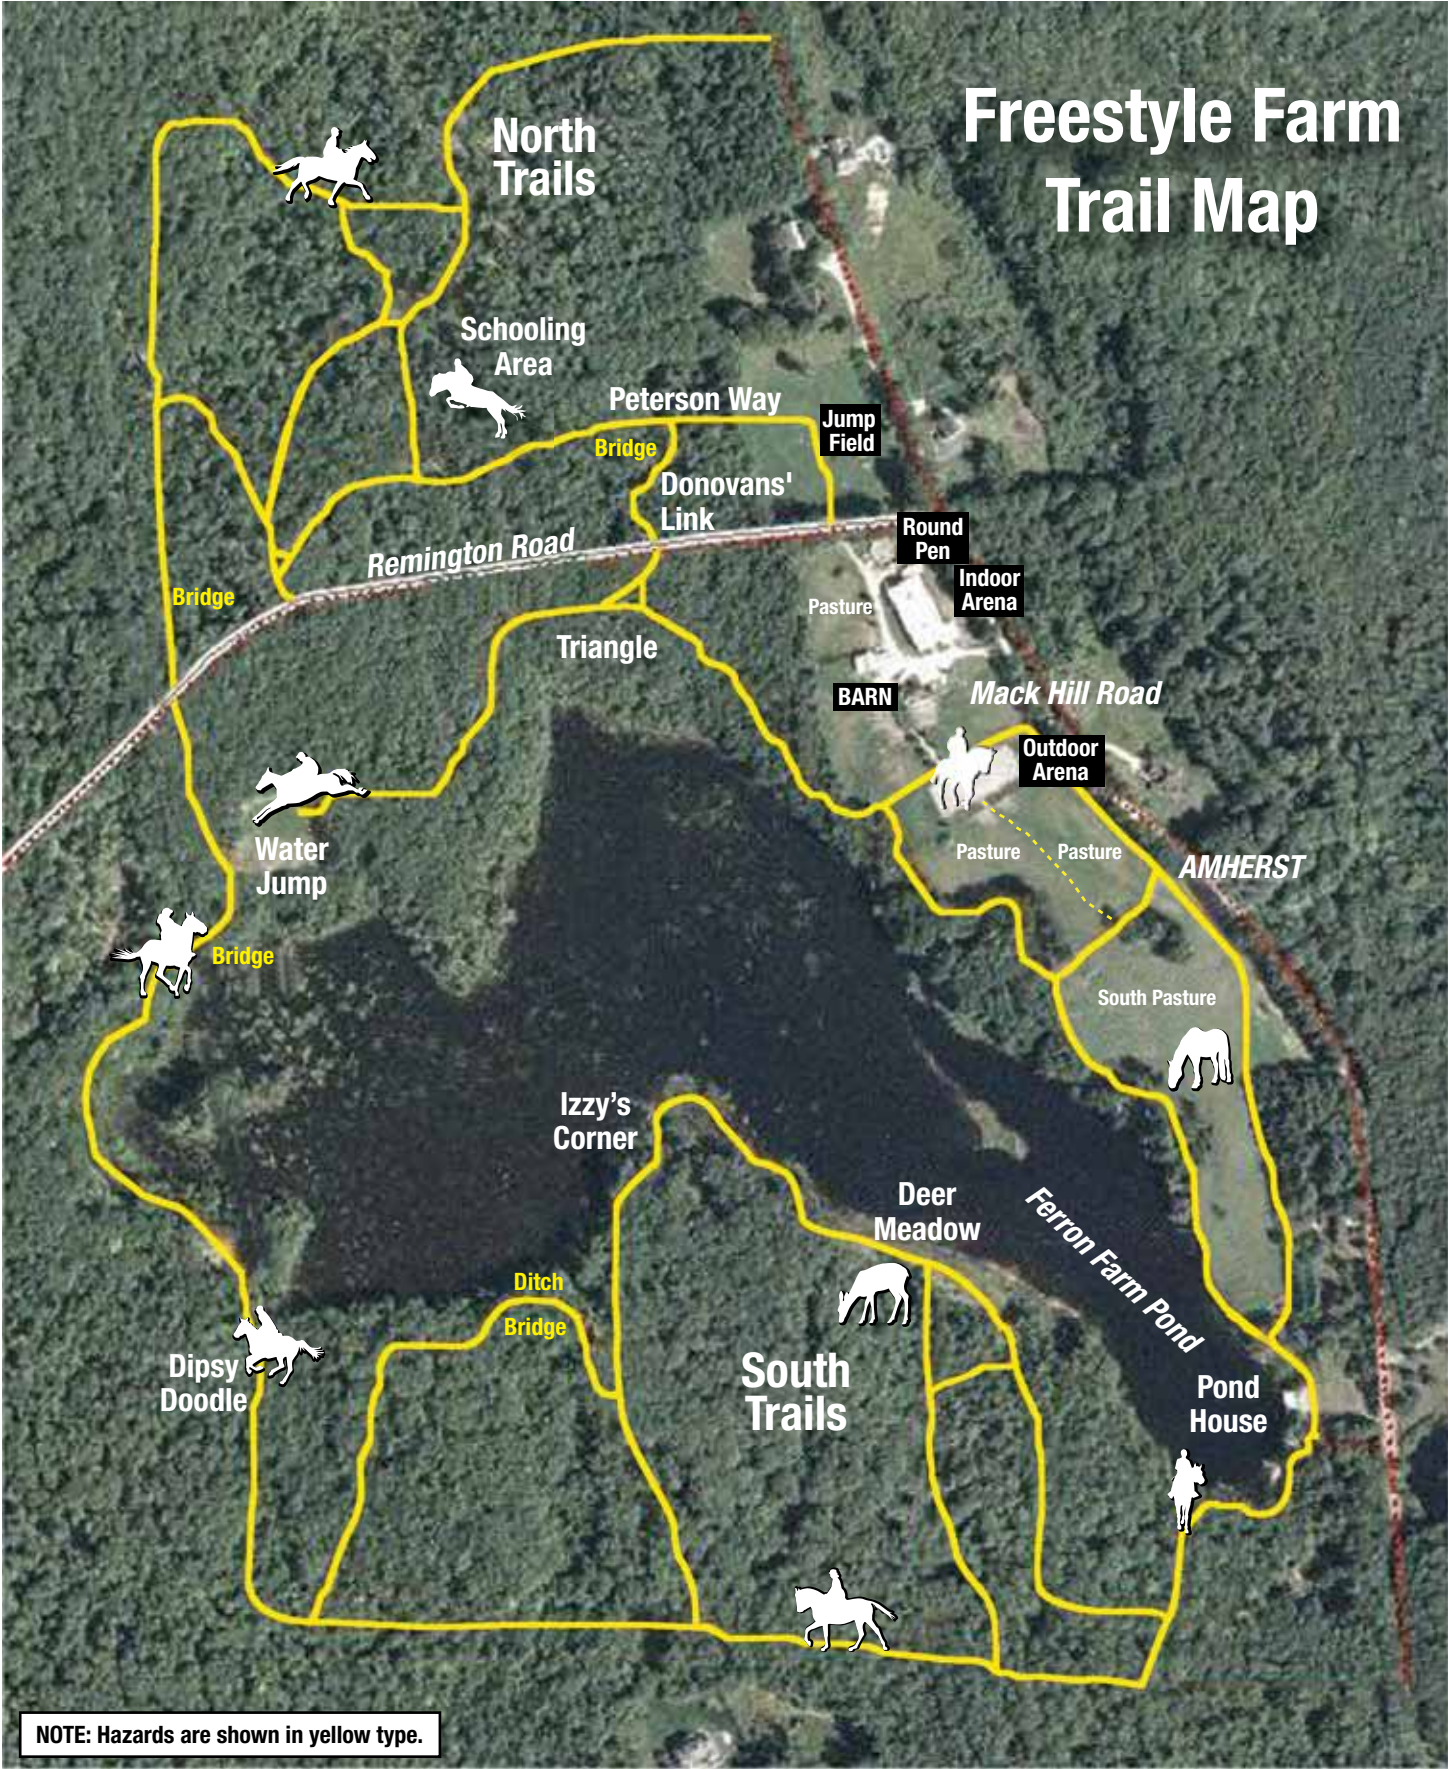

Freestyle Farm Trail Map

Freestyle Farm Trail Map

3K X-C COURSE

1 Indoor Arena - Athletic/Team Area
Parking in designated areas only
No parking on Mack Hill
Barn is NOT open to the public
Please carry out ALL garbage

*Freestyle Farm is a private equestrian facility that is not open to the general public.
XC trails use is limited to approved events and times.*

Freestyle Farm Trail Map

4K X-C COURSE

1 Indoor Arena - Athletic/Team Area
Parking in designated areas only
No parking on Mack Hill
Barn is NOT open to the public
Please carry out ALL garbage

*Freestyle Farm is a private equestrian facility that is not open to the general public.
XC trails use is limited to approved events and times.*

Freestyle Farm Trail Map

5K X-C COURSE

 Indicates a portion of the course that is run twice.

1 Indoor Arena - Athletic/Team Area
 Parking in designated areas only
 No parking on Mack Hill
 Barn is NOT open to the public
 Please carry out ALL garbage

*Freestyle Farm is a private equestrian facility that is not open to the general public.
 XC trails use is limited to approved events and times.*