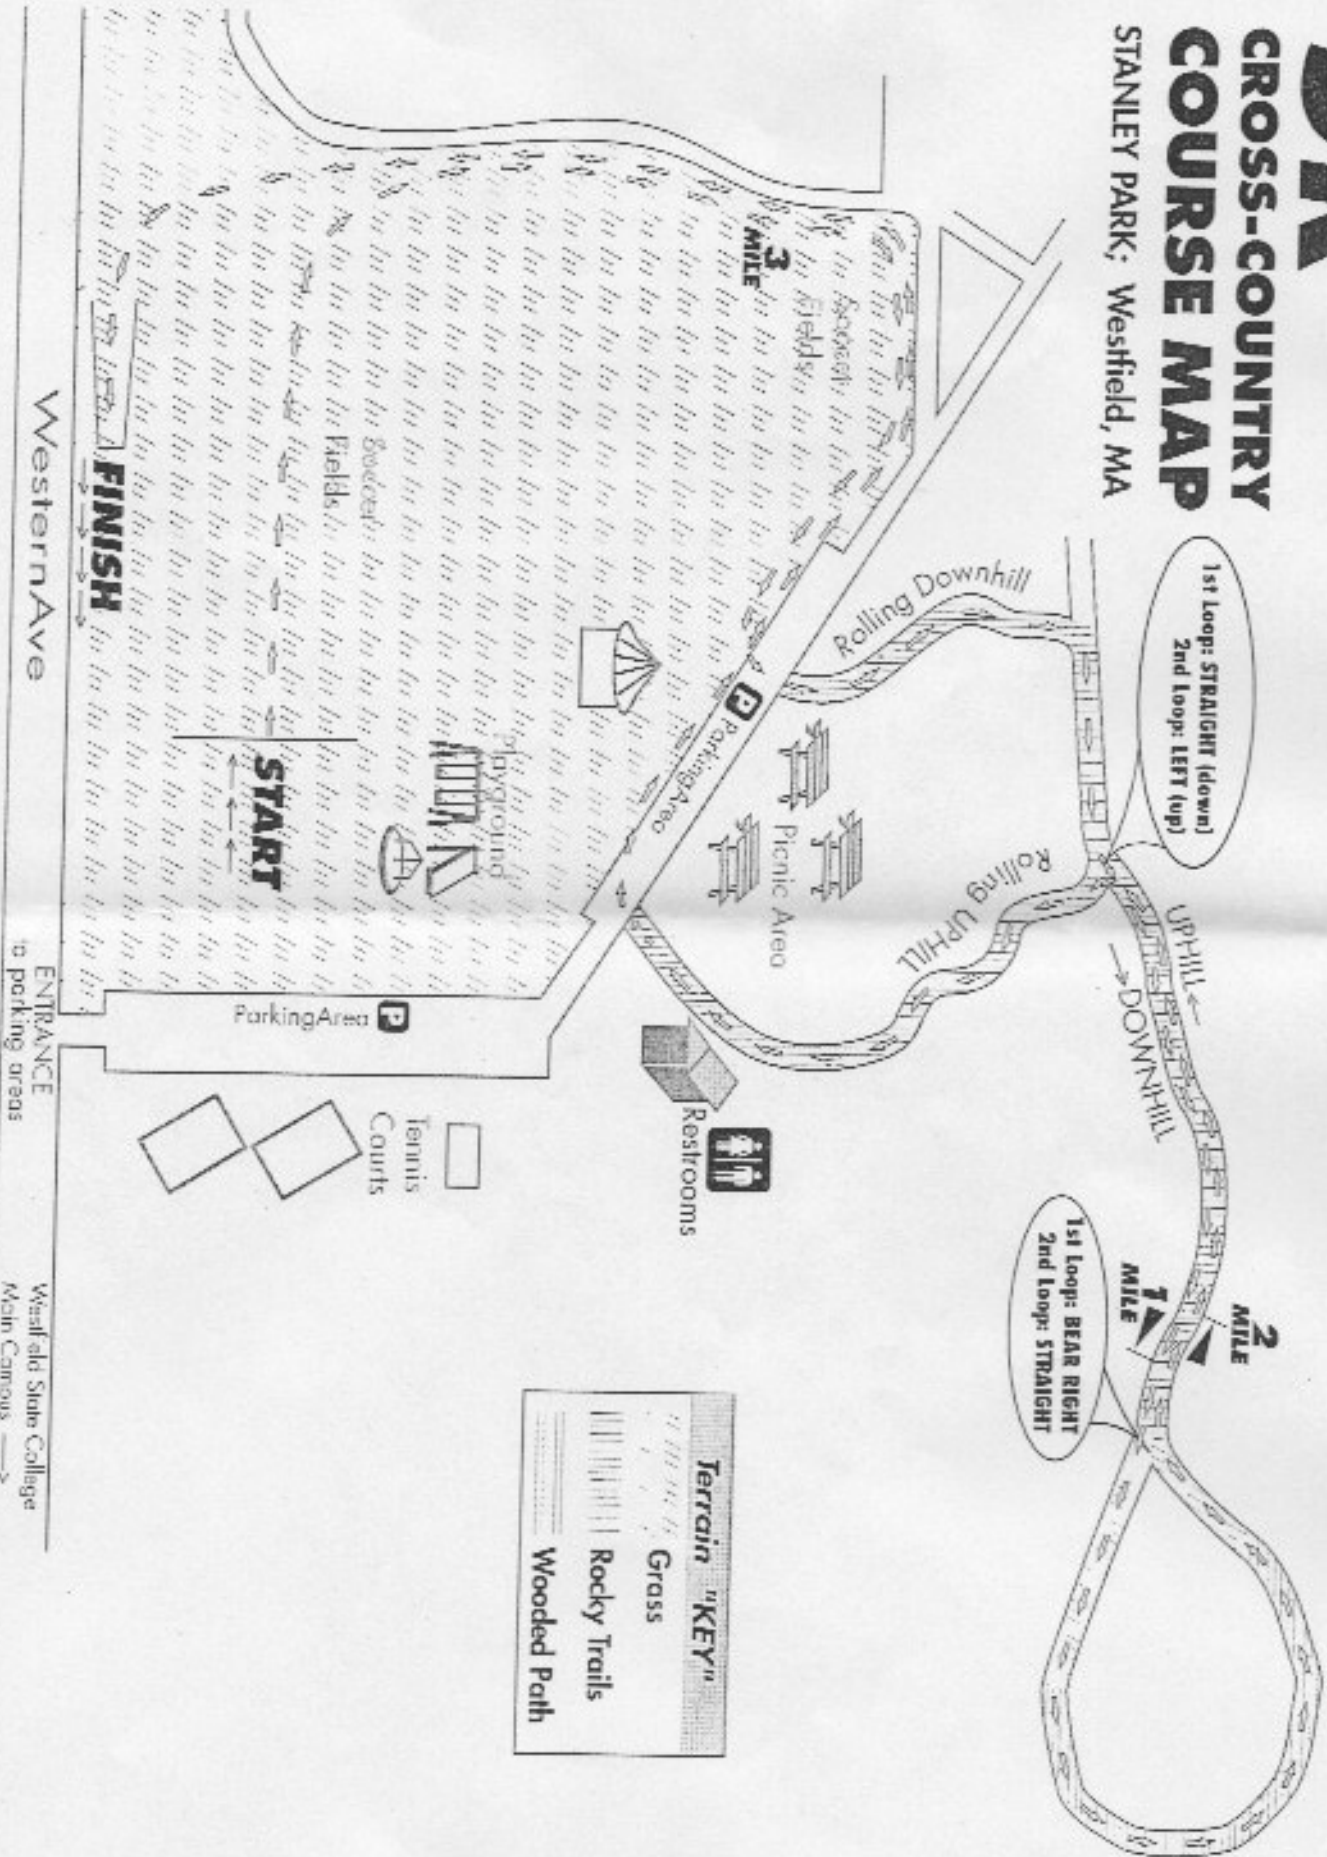

5K

CROSS-COUNTRY COURSE MAP

STANLEY PARK; Westfield, MA

1st Loop: STRAIGHT (down)
2nd Loop: LEFT (up)

1st Loop: BEAR RIGHT
2nd Loop: STRAIGHT

2 MILE

1 MILE

3 MILE

Terrain "KEY"

Grass

Rocky Trails

Wooded Path

Tennis Courts

START

FINISH

Western Ave

ENTRANCE
to parking areas

Westfield State College
Main Campus