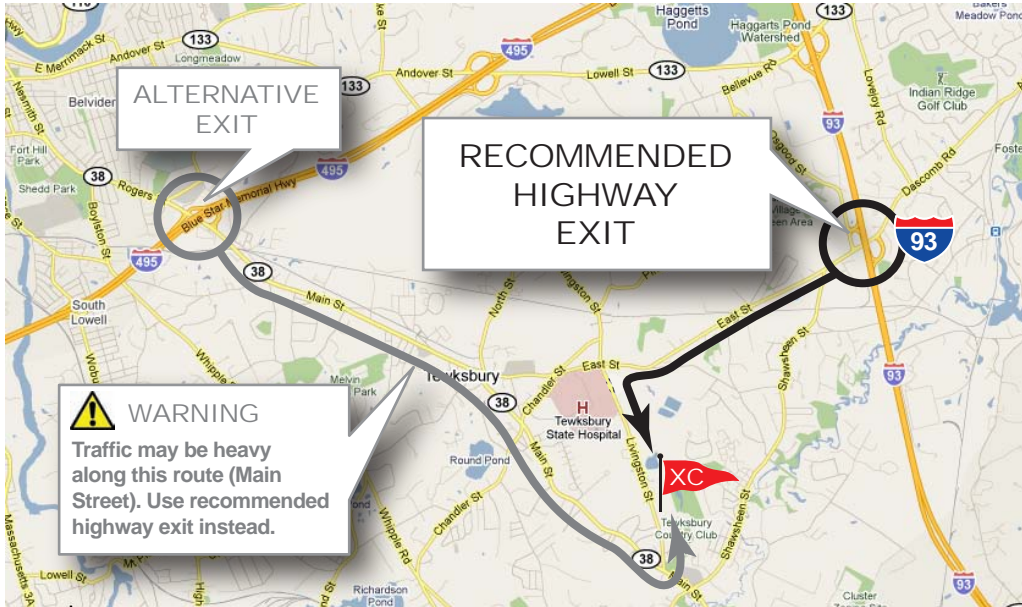

RECOMMENDED EXIT

Exit 42 West
(Dascomb Road)
becomes East St.

ALTERNATIVE EXIT

Exit 38 South
to Route 38,
Main Street

WARNING
Traffic may be heavy
along this route (Main
Street). Use recommended
highway exit instead.

There are four public parking lots (A, B, C and D) located near the meet site.

Additional parking is located at the John Wynn Middle School (see reverse for driving directions).

The school is a short walk from the meet site (via footpath).

PARKING LOT DETAIL

HOSTED BY

SPONSORED BY

TWKSURY

TRACK & FIELD