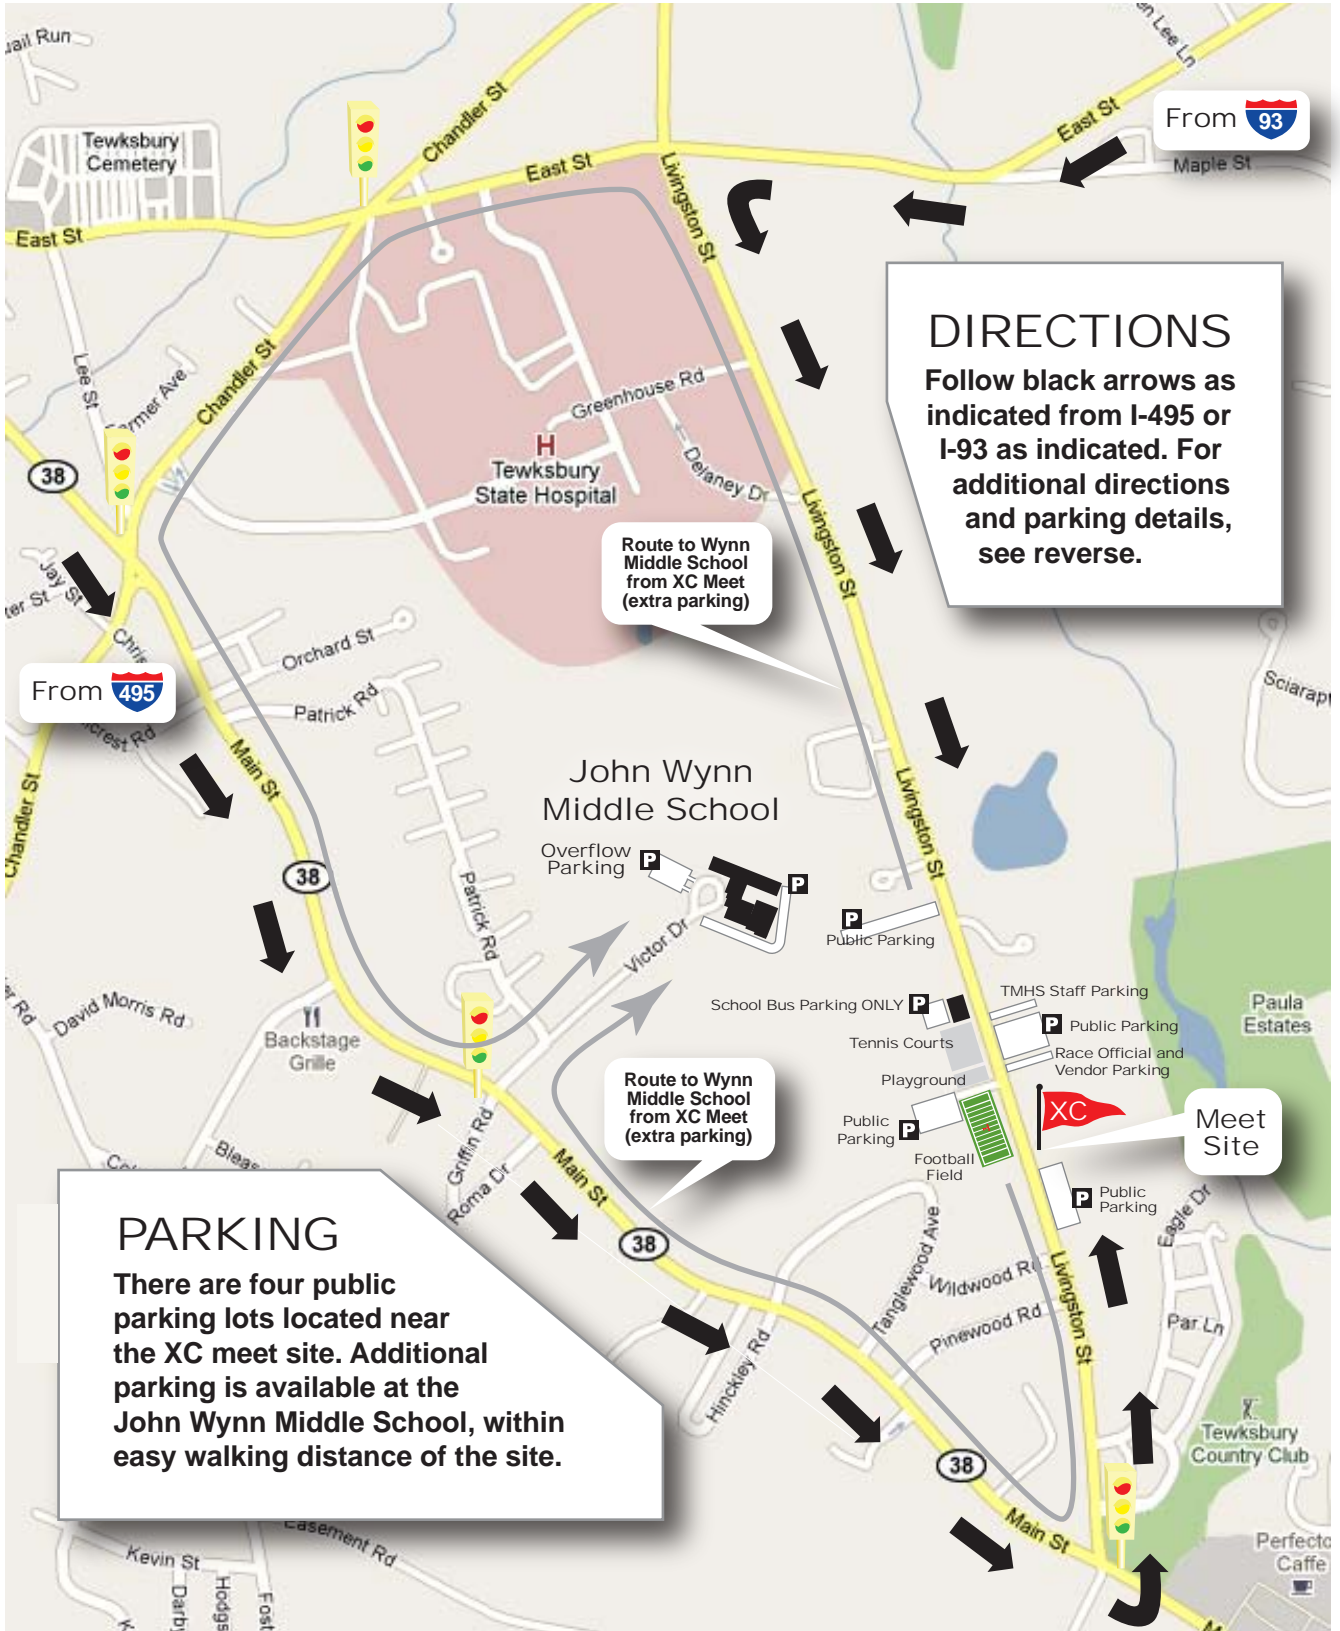

2010 Mass. Middle School Cross Country Championships

Livingston Park Complex, Tewksbury MA, Nov. 6, 2010

2010 Mass. Middle School Cross Country Championships

Livingston Park Complex, Tewksbury MA, Nov. 6, 2010

RECOMMENDED EXIT

Exit 42 West
(Dascomb Road)
becomes East St.

ALTERNATIVE EXIT

Exit 38 South
to Route 38,
Main Street

WARNING
Traffic may be heavy
along this route (Main
Street). Use recommended
highway exit instead.

There are four public parking lots (A, B, C and D) located near the meet site.

Additional parking is located at the John Wynn Middle School (see reverse for driving directions).

The school is a short walk from the meet site (via footpath).

PARKING LOT DETAIL

HOSTED BY

SPONSORED BY

TWKSURY

TRACK & FIELD